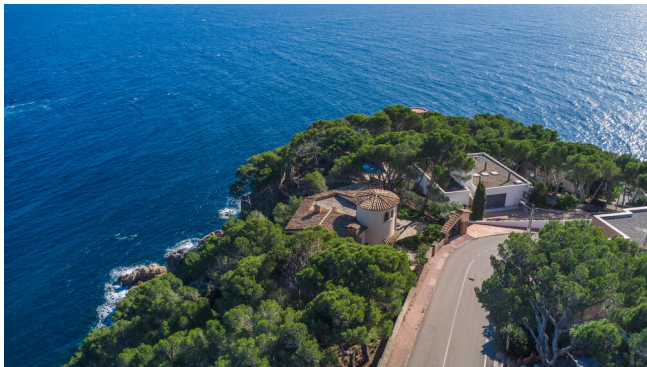

REF.

Villa Vistas · 2937

VILLAGE/CITY

Tamariu

DESCRIPTION

Exclusive Villa for Sale in Aiguaxelida, Tamariu

Exclusive beachfront property on the Costa Brava. Located in one of the most privileged areas of the Costa Brava, this magnificent residence sits directly on the seafront, just a 10-minute walk from a spectacular cove. The 1,630 m² plot ensures complete privacy and offers a unique sense of freedom, surrounded by the sea, rocks, and the characteristic pine trees of the region. The 350 m² house is spread over several levels: Main floor: spacious living room with fireplace and direct access to the terrace, kitchen-dining room, and bedroom with full bathroom. All rooms enjoy Mediterranean Sea views. Intermediate floor: two bedrooms, one full bathroom, and garage for two cars. Access via the elegant turret staircase. Lower floor: large space with fireplace, double bedroom, and another full bathroom, with direct access to the garden and pool, creating a perfect environment for relaxation and family life. Top floor: fully private solarium with panoramic views of the sea and surrounding nature. The views from every room are simply breathtaking, with the sea, rocks, and pines as the main protagonists. Properties of this exclusivity are truly unique on the Costa Brava. A once-in-a-lifetime opportunity for those who want to enjoy seaside living, be inspired by nature, or simply relax in an incomparable setting with family and friends.